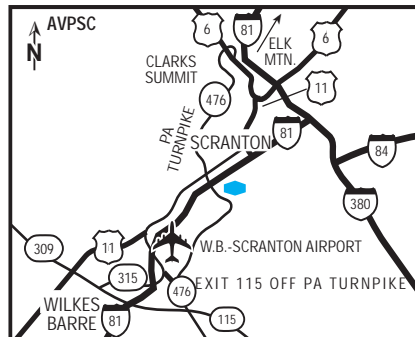

our hotel

Welcome to the Hampton Inn Scranton at Montage Mountain, we are located in close proximity to downtown Scranton, Wilkes-Barre and The Pocono Mountains. Our hotel is conveniently located off of Interstate 81, offering the ideal location whether you are traveling for business or leisure. The Hampton Inn Scranton hotel is just minutes from Sno Mountain; in fact, you can even view skiers from our warm and cozy fireplace lobby. When in town for a concert at Toyota Pavilion or Mohegan Sun Arena, you'll be glad you chose us. Travelers will enjoy our fantastic location while visiting many of the local area attractions such as Sno Cove Waterpark, Sno Mountain Ski Resort, Mohegan Sun Casino, PNC Field (Home of the AAA New York Yankees), Houdini Museum and Riverfront Sports Complex.

directions to our hotel

The hotel is located from I-81: Exit 182 and 182-A, Montage Mt. Rd, directly off exit. From PA. turnpike: Take 476 N.E. Extension, To Exit 115, Wyoming Valley Exit to I-81N, Exit 182. Off the exit go left at the light (Montage Mtn. Rd.) and stay in the right lane. At the light at the top of the hill (Davis St.), go right. Then make a quick left into our driveway. From I-80W: Take I-380W to I-81S, Exit 182-A. At the first light, go straight and make a quick left into our driveway.

entertainment & attractions

- Anthracite Heritage Museum, 5 MI, NW
- Cinemark Movie Theater, 0.5 MI
- City Center, 3 MI, N
- Elk Mountain Ski Resort, 35 MI, N
- Everhart Museum, 3 MI, N
- FM Kirby Center, 14 MI, S
- Houdini Museum, 9 MI, NW
- Lackawanna Coal Mine Tour, 5 MI, NW
- Lackawanna State Park, 18 MI, N
- Marywood University, 7 MI